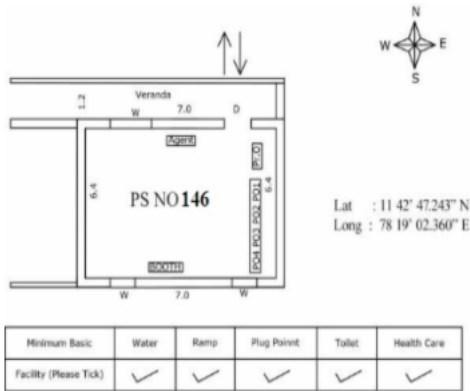

Nazri Naksha

Google Map View

Polling Station Building Front View

Polling Station Front View

Cad View

Key MAP View