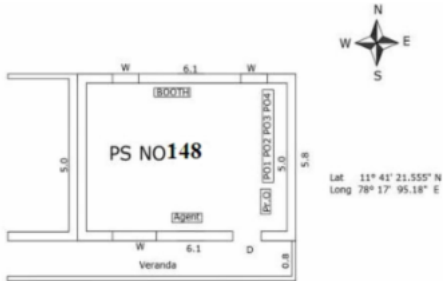

Cad View

Key MAP View

Minimum Basic	Water	Ramp	Plug Point	Toilet	Health Care
Facility (Please Tick)	☒	☒	☒	☒	☒