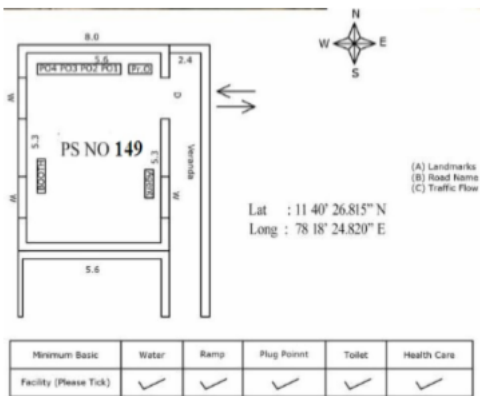

Nazri Naksha

Google Map View

Polling Station Building Front View

Polling Station Front View

Cad View

Key MAP View