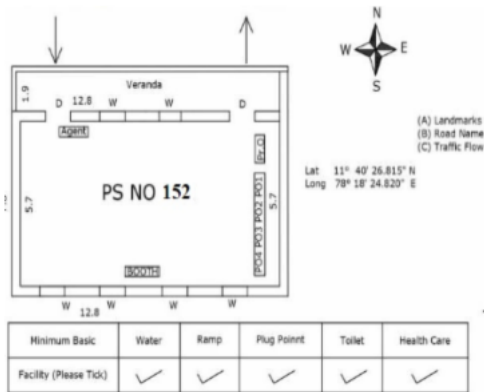

Nazri Naksha

Google Map View

Polling Station Building Front View

Polling Station Front View

Cad View

Key MAP View