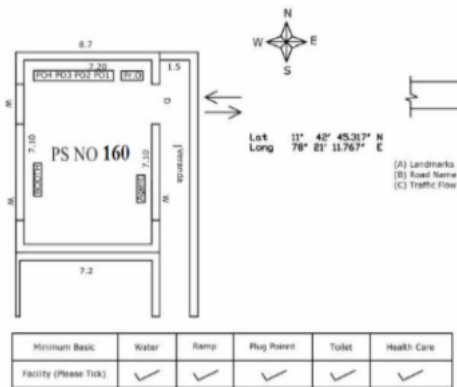

Nazri Naksha

Google Map View

Polling Station Building Front View

Polling Station Front View

Cad View

Key MAP View