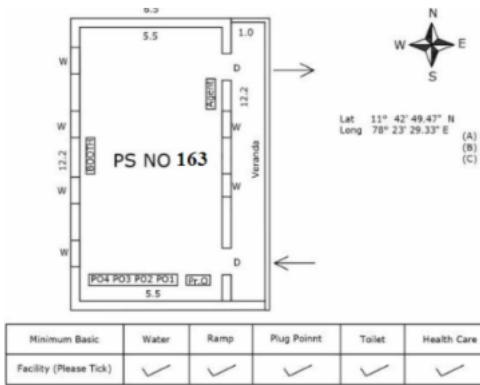

Nazri Naksha

Google Map View

Polling Station Building Front View

Polling Station Front View

Cad View

Key MAP View