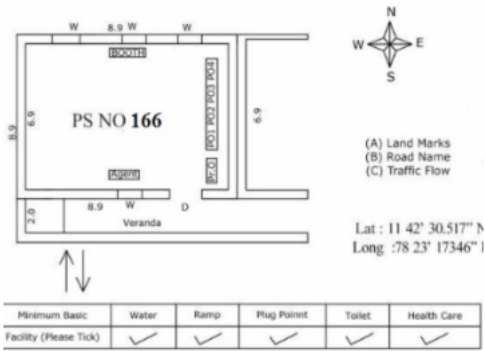

Nazri Naksha

Google Map View

Polling Station Building Front View

Polling Station Front View

Cad View

Key MAP View