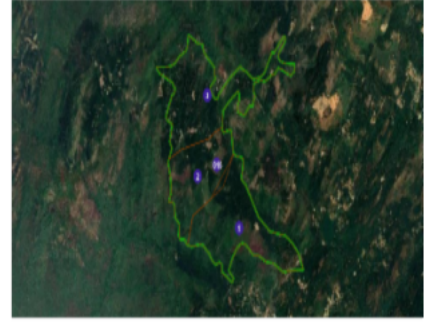

Nazri Naksha

Google Map View