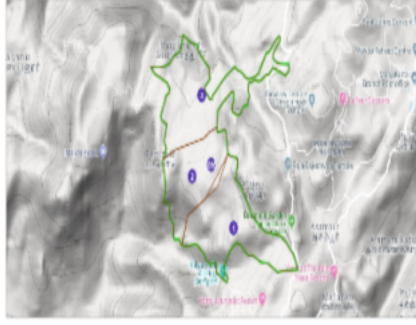

Nazri Naksha

Google Map View