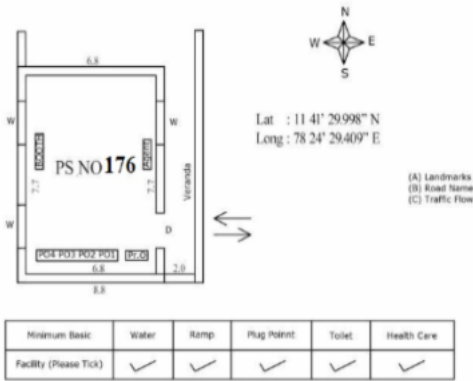

Nazri Naksha

Google Map View

Polling Station Building Front View

Polling Station Front View

Cad View

Key MAP View