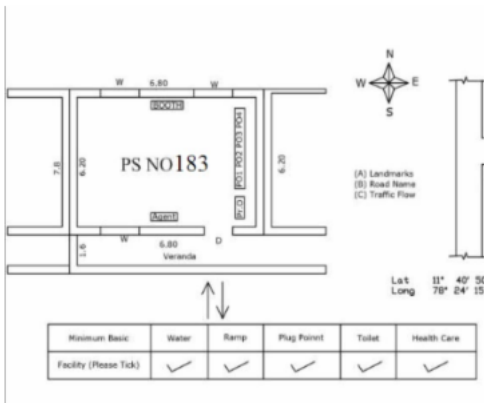

Nazri Naksha

Google Map View

Polling Station Building Front View

Polling Station Front View

Cad View

Key MAP View