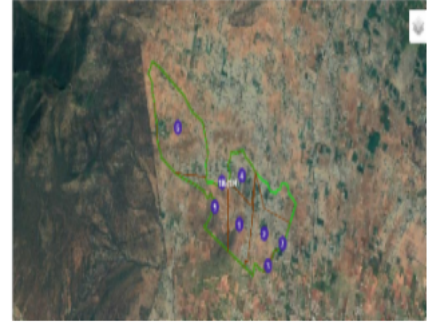

Nazri Naksha

Google Map View