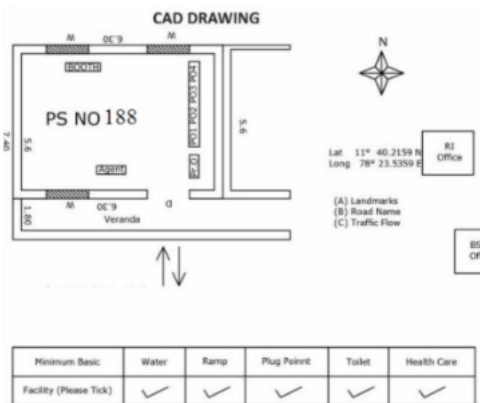

Nazri Naksha

Google Map View

Polling Station Building Front View

Polling Station Front View

Cad View

Key MAP View