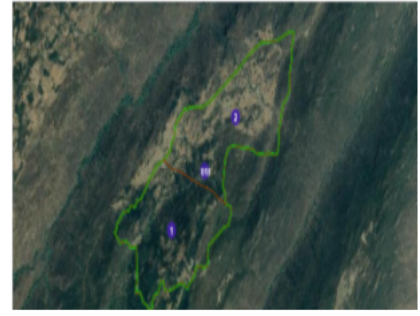

Nazri Naksha

Google Map View