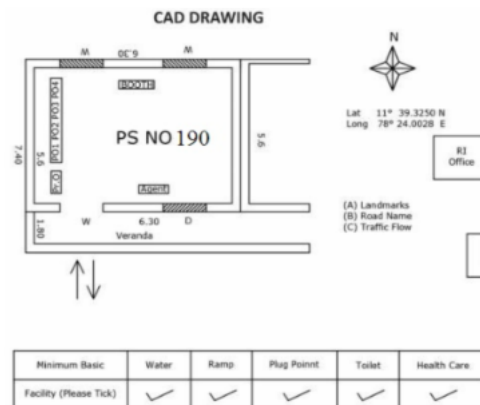

Nazri Naksha

Google Map View

Polling Station Building Front View

Polling Station Front View

Cad View

Key MAP View