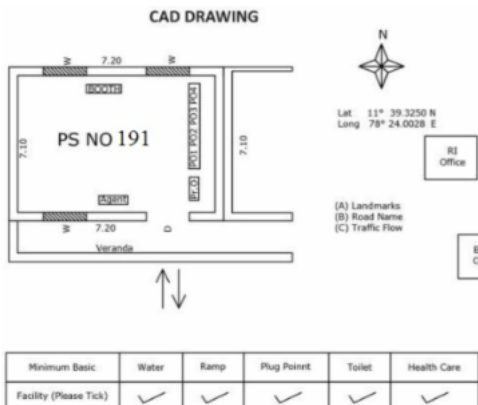

Nazri Naksha

Google Map View

Polling Station Building Front View

Polling Station Front View

Cad View

Key MAP View