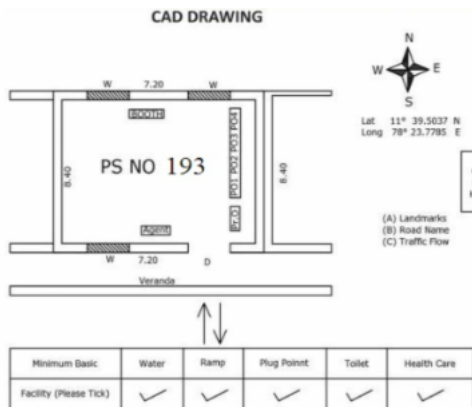

Nazri Naksha

Google Map View

Polling Station Building Front View

Polling Station Front View

Cad View

Key MAP View