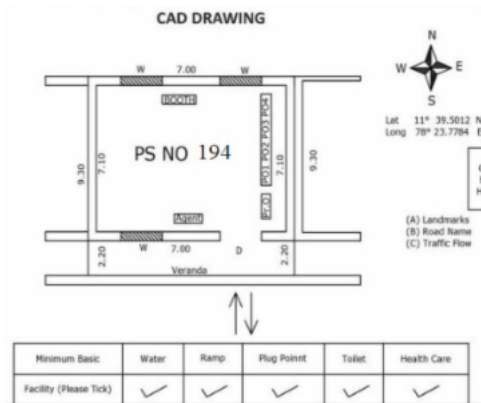

Nazri Naksha

Google Map View

Polling Station Building Front View

Polling Station Front View

Cad View

Key MAP View