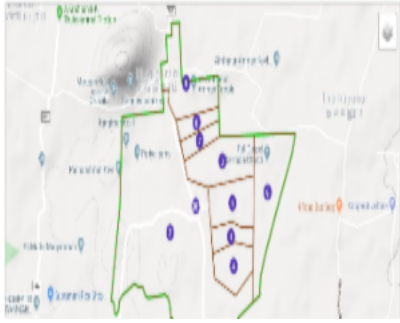

Nazri Naksha

Google Map View