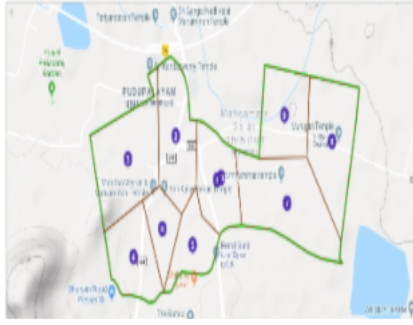

Nazri Naksha

Google Map View