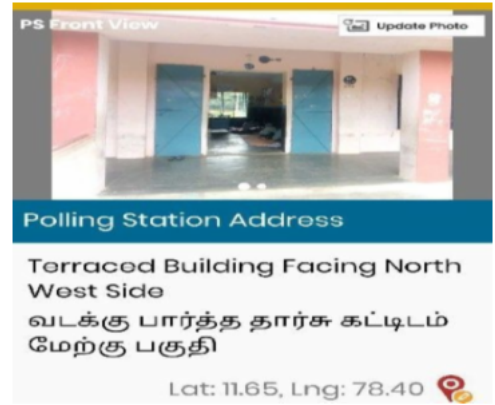

Polling Station Building Front View

Polling Station Front View