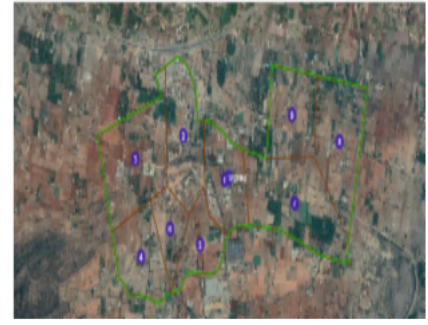

Nazri Naksha

Google Map View