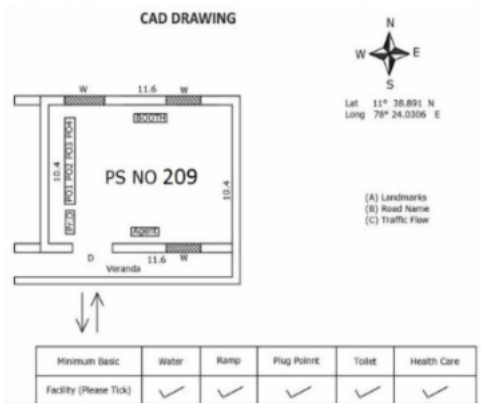

Nazri Naksha

Google Map View

Polling Station Building Front View

Polling Station Front View

Cad View

Key MAP View