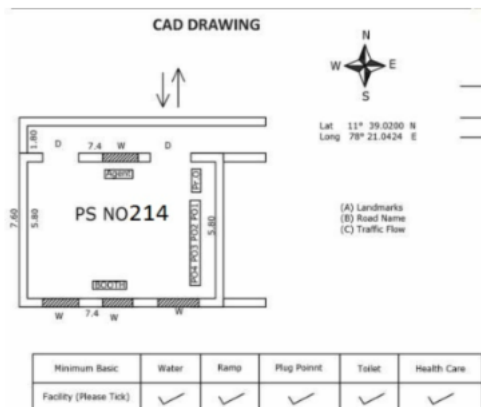

Nazri Naksha

Google Map View

Polling Station Building Front View

Polling Station Front View

Cad View

Key MAP View