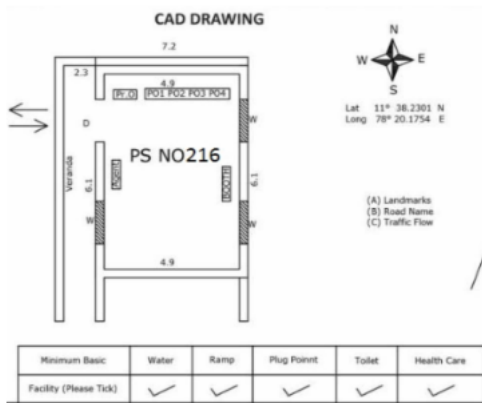

Nazri Naksha

Google Map View

Polling Station Building Front View

Polling Station Front View

Cad View

Key MAP View