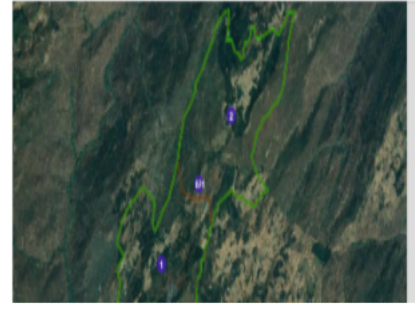

Nazri Naksha

Google Map View