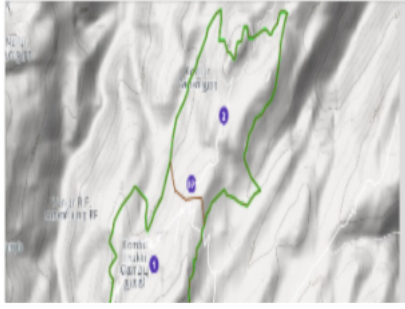

Nazri Naksha

Google Map View