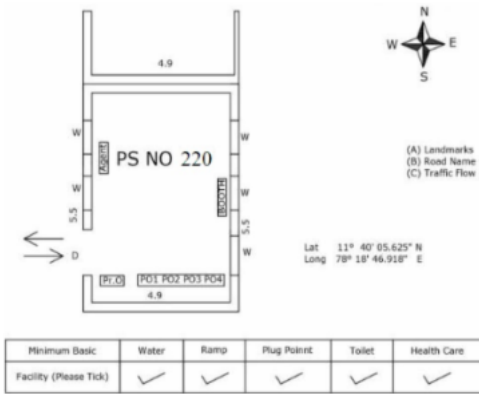

Nazri Naksha

Google Map View

Polling Station Building Front View

Polling Station Front View

Cad View

Key MAP View