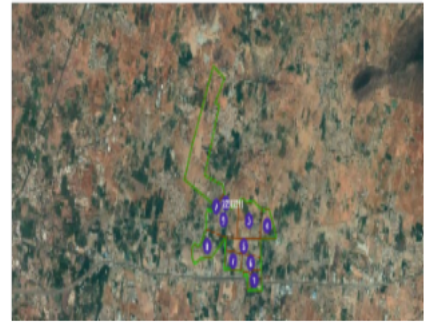

Nazri Naksha

Google Map View