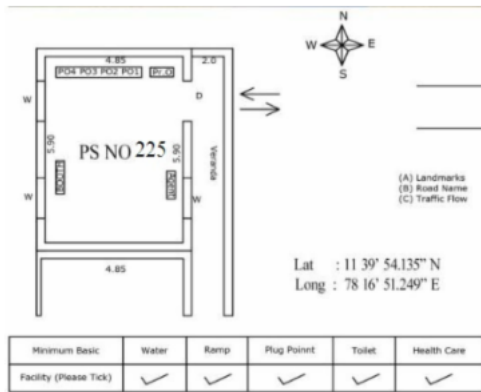

Nazri Naksha

Google Map View

Polling Station Building Front View

Polling Station Front View

Cad View

Key MAP View