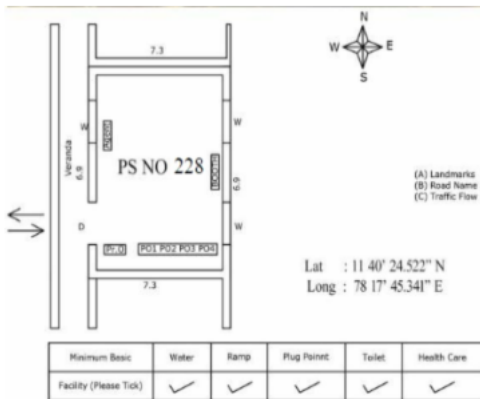

Polling Station Front View

Cad View