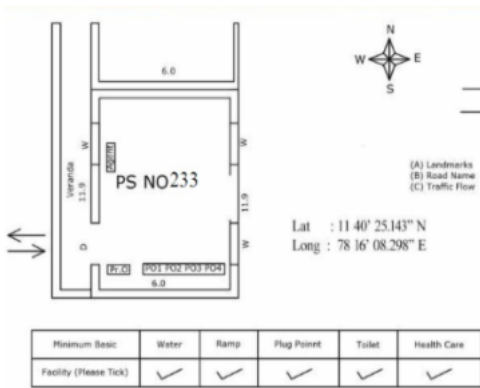

Nazri Naksha

Google Map View

Polling Station Building Front View

Polling Station Front View

Cad View

Key MAP View