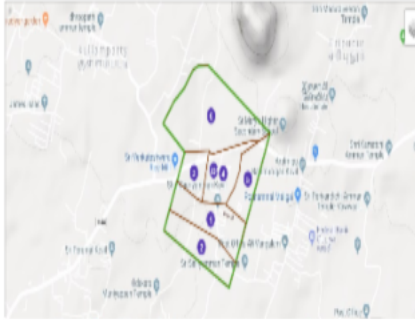

Nazri Naksha

Google Map View