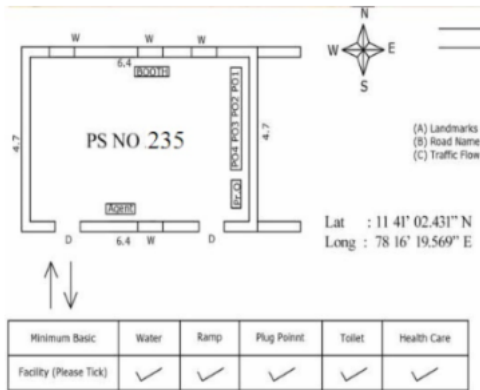

Nazri Naksha

Google Map View

Polling Station Building Front View

Polling Station Front View

Cad View

Key MAP View