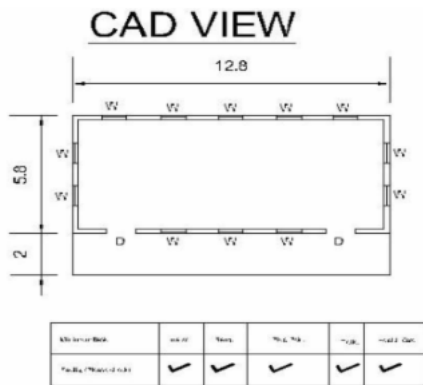

Cad View

Key MAP View

KEY MAP VIEW

LAT: 11.6462913
LONG:78.2346227