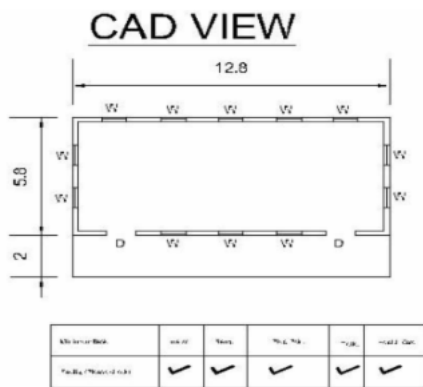

Cad View

Key MAP View

KEY MAP VIEW

LAT: 11.6462913
LONG:78.2346227