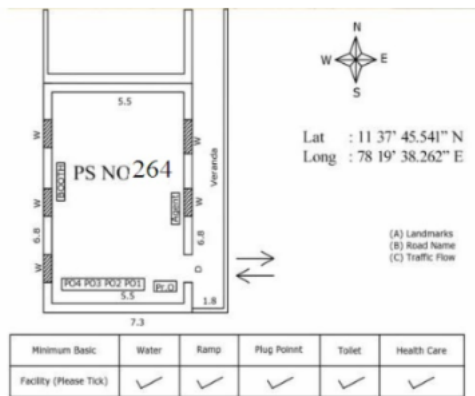

Nazri Naksha

Google Map View

Polling Station Building Front View

Polling Station Front View

Cad View

Key MAP View