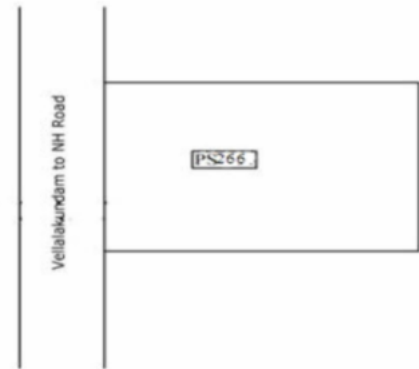

Google Map View

Polling Station Building Front View

Polling Station Front View

Cad View

Key MAP View

Minimum Basic:	Water	Ramp	Plug Point	Toilet	Health Care
Facility (Please Tick)	<input checked="" type="checkbox"/>	<input checked="" type="checkbox"/>	<input checked="" type="checkbox"/>	<input checked="" type="checkbox"/>	<input checked="" type="checkbox"/>