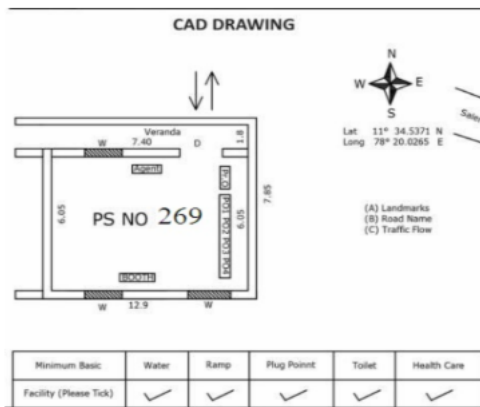

Nazri Naksha

Google Map View

Polling Station Building Front View

Polling Station Front View

Cad View

Key MAP View