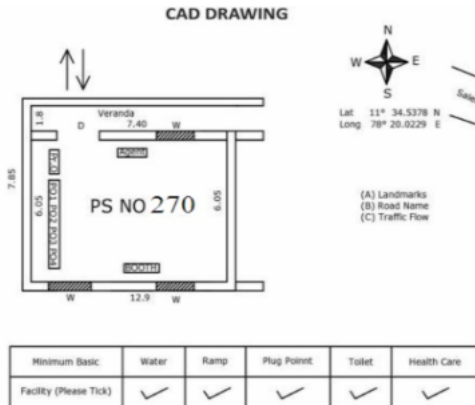

Nazri Naksha

Google Map View

Polling Station Building Front View

Polling Station Front View

Cad View

Key MAP View