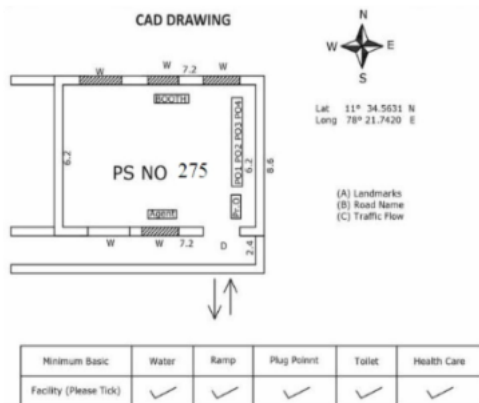

Nazri Naksha

Google Map View

Polling Station Building Front View

Polling Station Front View

Cad View

Key MAP View