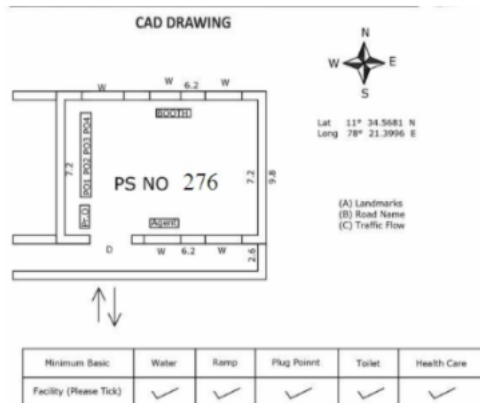

Nazri Naksha

Google Map View

Polling Station Building Front View

Polling Station Front View

Cad View

Key MAP View