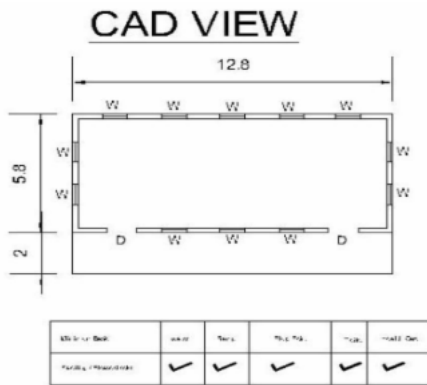

Cad View

Key MAP View

KEY MAP VIEW

LAT: 11.578206

LONG:78.345849