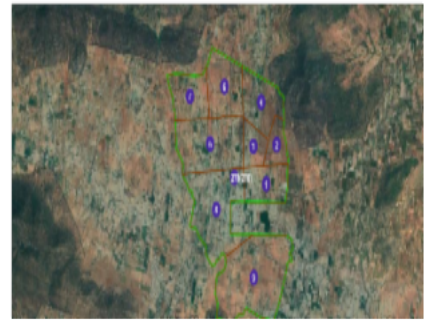

Nazri Naksha

Google Map View