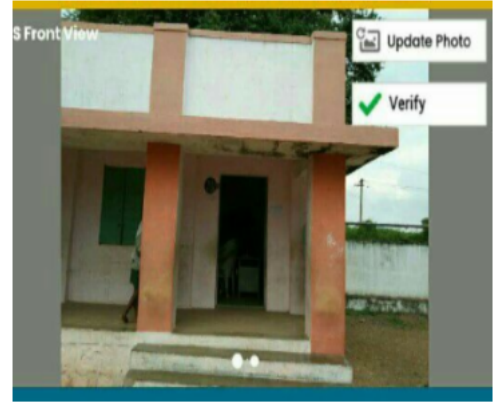

Polling Station Front View