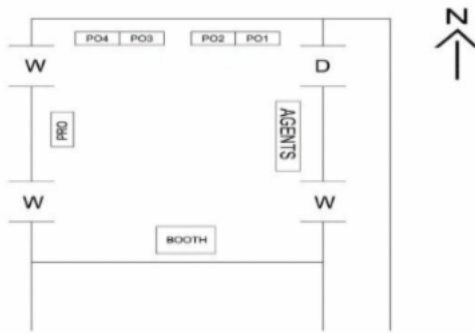

Nazri Naksha

Google Map View

Polling Station Building Front View

Polling Station Front View

Cad View

Key MAP View