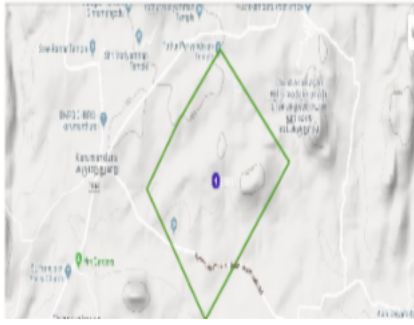

Nazri Naksha

Google Map View