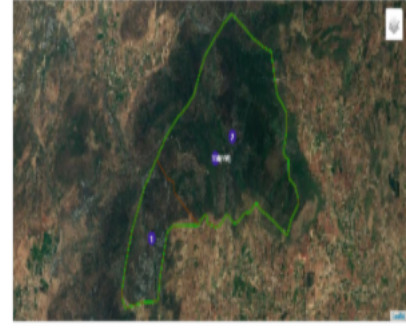

Nazri Naksha

Google Map View