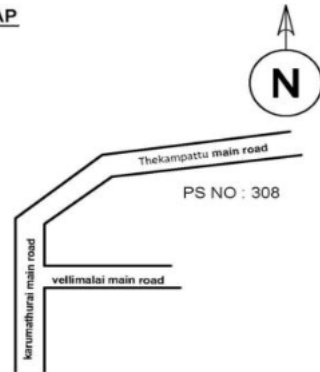

Cad View

Key MAP View

CAD DRAWING

KEY MAP