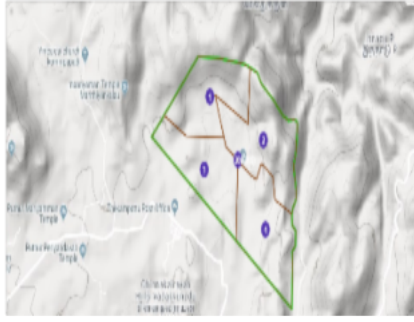

Nazri Naksha

Google Map View