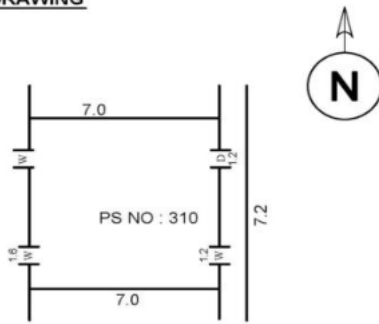

Cad View

Key MAP View

CAD DRAWING