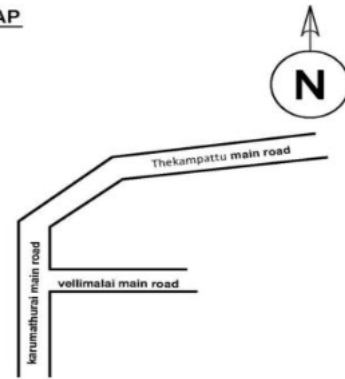

Nazri Naksha

Google Map View

Polling Station Building Front View

Polling Station Front View

Cad View

Key MAP View

CAD DRAWING

KEY MAP