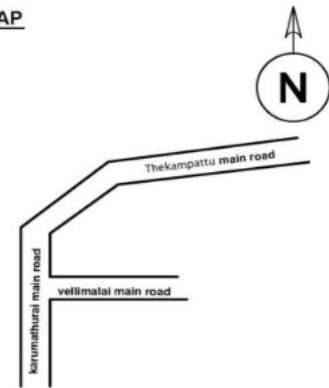

Nazri Naksha

Google Map View

Polling Station Building Front View

Polling Station Front View

Cad View

Key MAP View

CAD DRAWING

KEY MAP