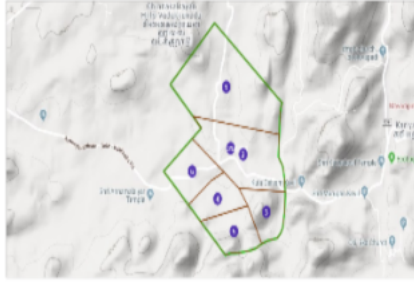

Nazri Naksha

Google Map View