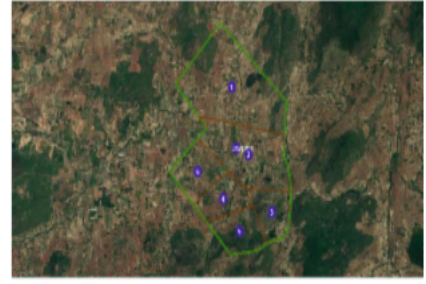

Nazri Naksha

Google Map View