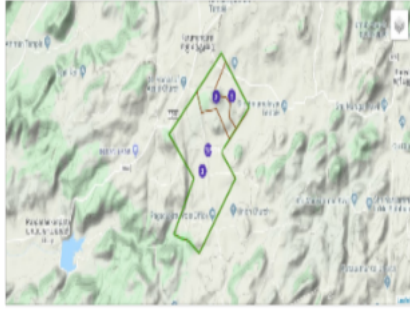

Nazri Naksha

Google Map View